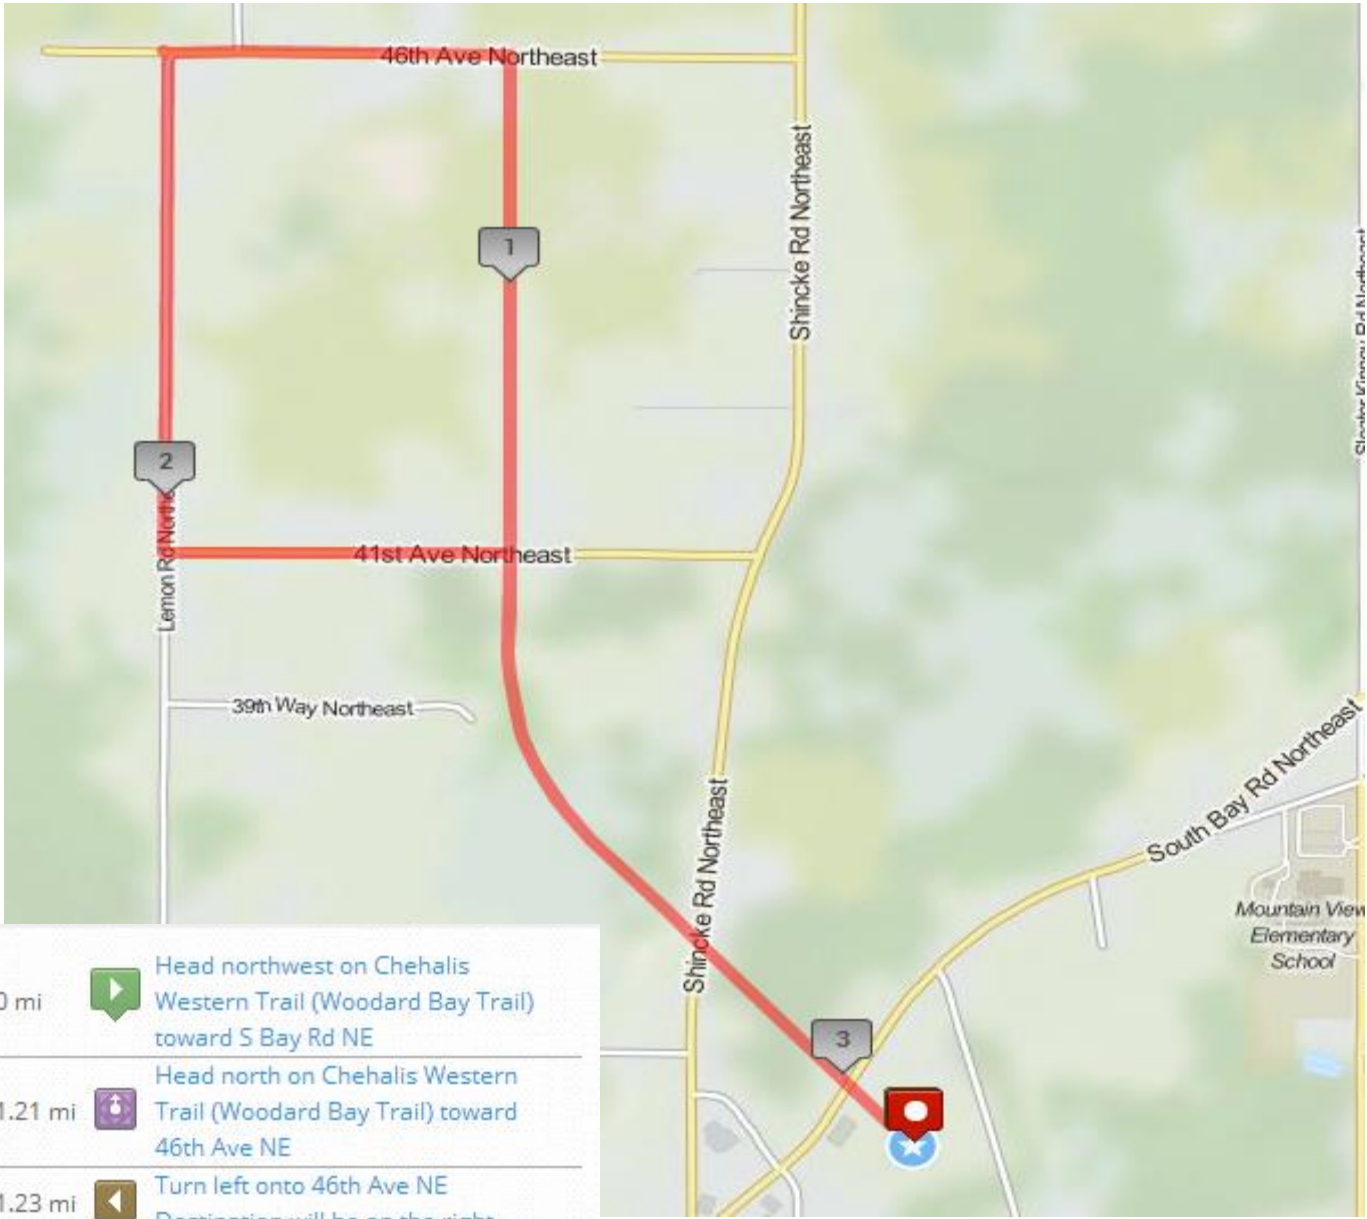

# Run Like A Dog - Course Map

- 0 mi  Head northwest on Chehalis Western Trail (Woodard Bay Trail) toward S Bay Rd NE

---

- 1.21 mi  Head north on Chehalis Western Trail (Woodard Bay Trail) toward 46th Ave NE

---

- 1.23 mi  Turn left onto 46th Ave NE  
Destination will be on the right

---

- 1.54 mi  Head east on 46th Ave NE toward Lemon Rd NE

---

- 1.55 mi  Turn right onto Lemon Rd NE

---

- 2.05 mi  Turn left onto 41st Ave NE

---

- 2.06 mi  Head east on 41st Ave NE toward Chehalis Western Trail (Woodard Bay Trail)

---

- 2.36 mi  Turn left onto Chehalis Western Trail (Woodard Bay Trail)

---

- 2.36 mi  Head south on Chehalis Western Trail (Woodard Bay Trail) toward 41st Ave NE

---

- 3.1 mi  Destination